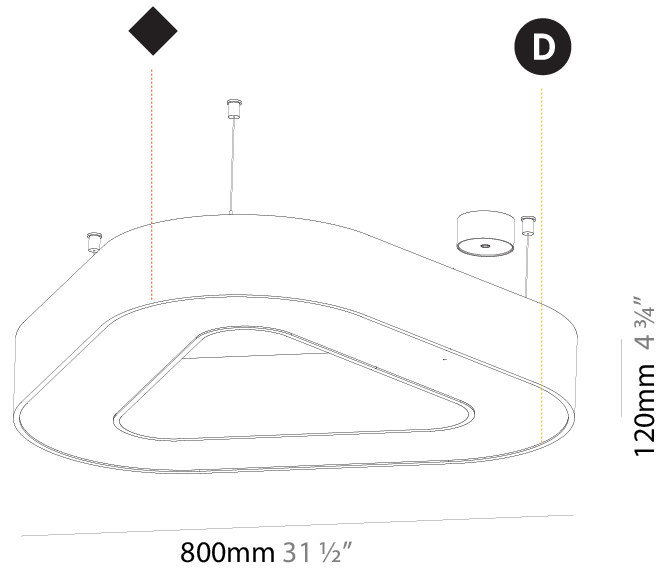

GENERAL

Series: Glorious
Subseries: Glorious Victory
Brand: Prolicht
Division: Architectural
Mounting Type: Suspension
Mounting Location: Ceiling
Subcategory: Ambient

PHYSICAL

Shape: Abstract
Length (mm): 800
Length (in): 31 1/2
Width (mm): 800
Width (in): 31 1/2
Height (mm): 120
Height (in): 4 3/4
Max. Overall Height (mm): 2120
Max. Overall Height (in): 83 7/16
Light Distribution: Direct
Weight (kg): 8.317
Weight (lbs): 18.30
Diffuser: PMMA - opal or micro-prism
Fixture Finish: SSR / BKV / CWI / CRY / HAB / LAG / UFT / ITA / RUA / RUR / MIC / FTG / MYG / TWT / LOD / PUS / FRO / FUP / KIA / POP / BLS / SPG / MEY / GOH / GUM / CHC / COM / ABZ / JAG / OBR / MOS / ROR
Fixture Material: Aluminum

ELECTRICAL

Lamp Type: LED (Zhaga Standard)
Input Wattage (W): 30
Total Output Wattage (W): 24 / 19.2 (3500K)
Dimming: Non-Dimming / Phase Dimming (120Vac only) / 0-10V Dimming
Driver Included: Yes
Driver Location: Integrated
Driver Type: Constant Current - 120 / 277Vac
Driver Class: Class 2
Input Voltage (V): 120 - 277
Constant Current (MA): 350 / 600 (3500K)

LED

Color Temperature (°K): 3000 / 3500 / 4000
Max. Delivered Lumen (lm): 2770 / 2862 / 2920
CRI: >80 CRI
Efficiency (%): 65
Lamp Life (hrs): 50000

OPTICAL

RATINGS AND CERTIFICATIONS

Certified By: Certified for North American Standards
IP rating: IP20