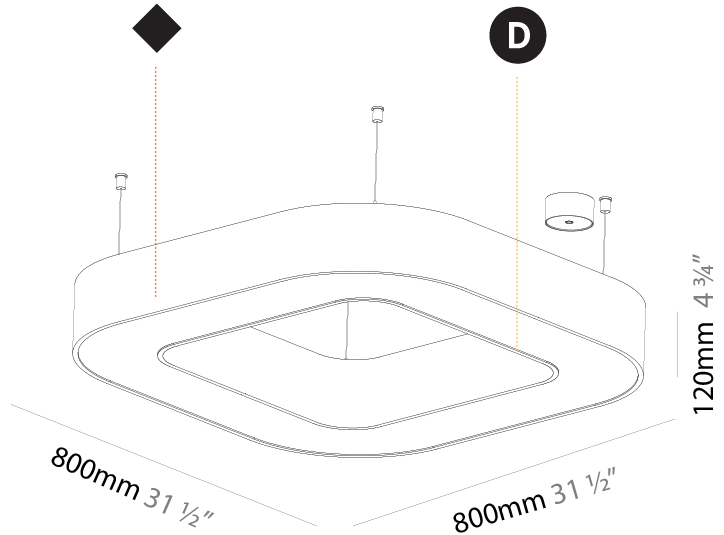

GENERAL

Series: Glorious
Subseries: Glorious Quantum
Brand: Prolicht
Division: Architectural
Mounting Type: Suspension
Mounting Location: Ceiling
Subcategory: Ambient

PHYSICAL

Shape: Square
Length (mm): 800
Length (in): 31 1/2
Width (mm): 800
Width (in): 31 1/2
Height (mm): 120
Height (in): 4 3/4
Max. Overall Height (mm): 2120
Max. Overall Height (in): 83 7/16
Light Distribution: Direct / Indirect
Weight (kg): 9.71
Weight (lbs): 21.44
Diffuser: PMMA - Opal or Micro-Prism
Fixture Finish: SSR / BKV / CWI / CRY / HAB / LAG / UFT / ITA / RUA / RUR / MIC / FTG / MYG / TWT / LOD / PUS / FRO / FUP / KIA / POP / BLS / SPG / MEY / GOH / GUM / CHC / COM / ABZ / JAG / OBR / MOS / ROR
Fixture Material: Aluminum

ELECTRICAL

Lamp Type: LED (Zhaga Standard)
Input Wattage (W): 40 / 20
Total Output Wattage (W): 48 / 38.4 (3500K)
Dimming: Non-Dimming / Phase Dimming (120Vac only) / 0-10V Dimming
Driver Included: Yes
Driver Location: Integrated
Driver Type: Constant Current - 120 / 277Vac
Driver Class: Class 2
Input Voltage (V): 120 - 277
Constant Current (MA): 350 / 800/400 (3500K)

LED

Color Temperature (°K): 3000 / 3500 / 4000
Max. Delivered Lumen (lm): 3690 / 3822 / 3900 Direct / 2560 / 2646 / 2700 Indirect
CRI: >80 CRI
Efficiency (%): 69.8
Lamp Life (hrs): 50000

OPTICAL

RATINGS AND CERTIFICATIONS

Certified By: Certified for North American Standards
IP rating: IP20