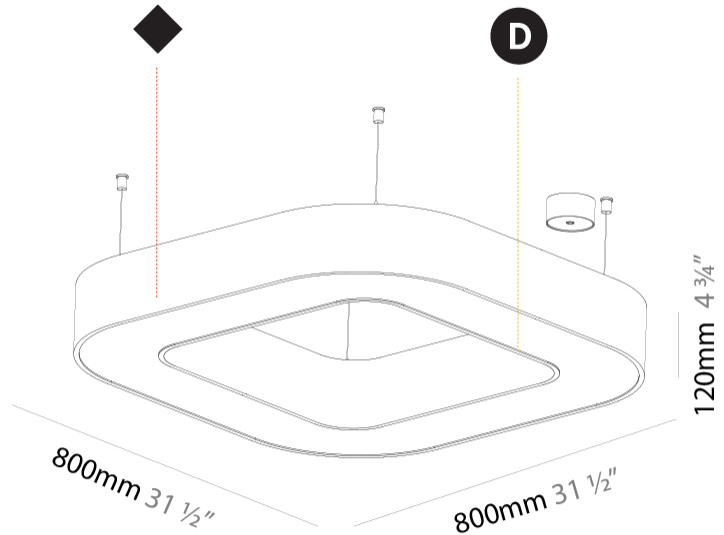

GENERAL

Series: Glorious
Subseries: Glorious Quantum
Brand: Prolicht
Division: Architectural
Mounting Type: Suspension
Mounting Location: Ceiling
Subcategory: Ambient

PHYSICAL

Shape: Square
Length (mm): 800
Length (in): 31 1/2
Width (mm): 800
Width (in): 31 1/2
Height (mm): 120
Height (in): 4 3/4
Max. Overall Height (mm): 2120
Max. Overall Height (in): 83 7/16
Light Distribution: Direct
Weight (kg): 9.422
Weight (lbs): 20.73
Diffuser: PMMA - Opal or Micro-Prism
Fixture Finish: SSR / BKV / CWI / CRY / HAB / LAG / UFT / ITA / RUA / RUR / MIC / FTG / MYG / TWT / LOD / PUS / FRO / FUP / KIA / POP / BLS / SPG / MEY / GOH / GUM / CHC / COM / ABZ / JAG / OBR / MOS / ROR
Fixture Material: Aluminum

ELECTRICAL

Lamp Type: LED (Zhaga Standard)
Input Wattage (W): 40
Total Output Wattage (W): 31 / 25.6 (3500K)
Dimming: Non-Dimming / Phase Dimming (120Vac only) / 0-10V Dimming
Driver Included: Yes
Driver Location: Integrated
Driver Type: Constant Current - 120 / 277Vac
Driver Class: Class 2
Input Voltage (V): 120 - 277
Constant Current (MA): 350 / 800 (3500K)

LED

Color Temperature (°K): 3000 / 3500 / 4000
Max. Delivered Lumen (lm): 3690 / 3822 / 3900
CRI: >80 CRI
Efficiency (%): 65
Lamp Life (hrs): 50000

OPTICAL

RATINGS AND CERTIFICATIONS

Certified By: Certified for North American Standards
IP rating: IP20